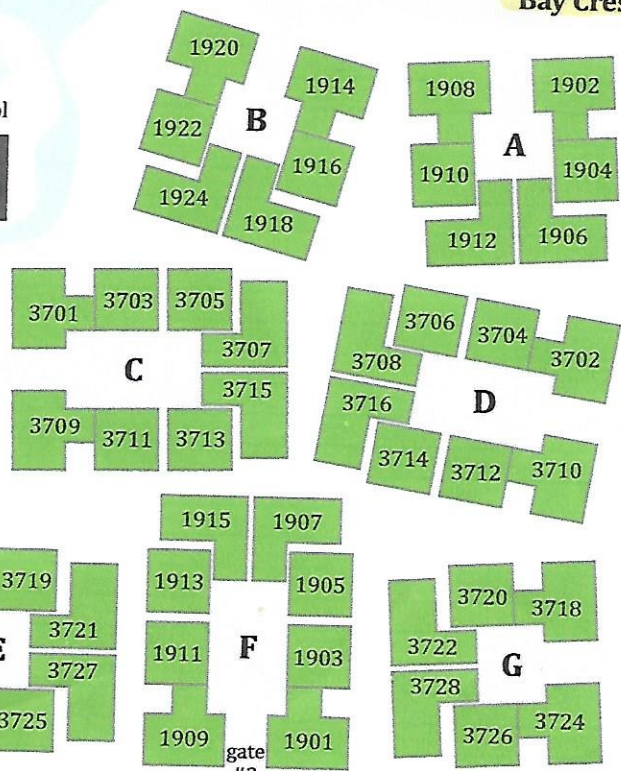

MacArthur Blvd.

MacArthur Blvd.

gate #1

West Wind

West Wind

Ocean Crest

Sea Breeze

Lake

Pool  
Club House

Summer Wind

Bay Crest

gate #5

gate #4

gate #3

gate #2

West Wakeham Place